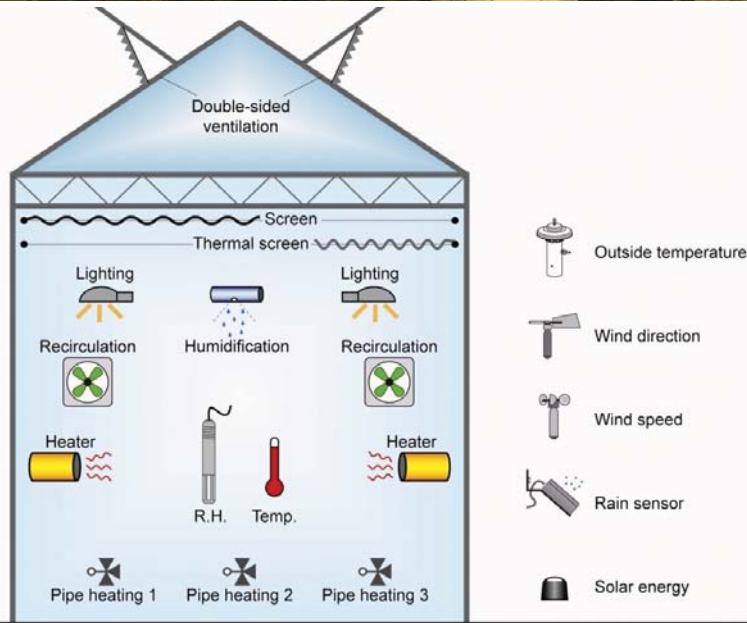

Greenhouse / Department