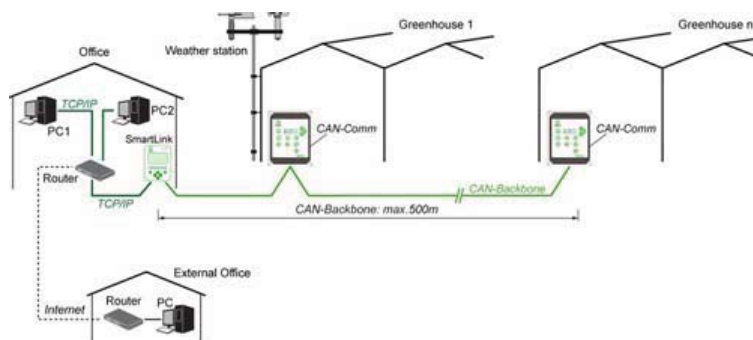

If a number of departments have to be controlled, the additional computers can be included in a communication network so that data can be forwarded from the weather station. If SmartLink is used, that is the interface between the communication network and a PC, the PC program can be used to operate remotely and read out and log the data from all HMGC computers in the network.

Greenhouse / Department

TCP / IP local network and internet

No rights can be derived from the content of this flyer